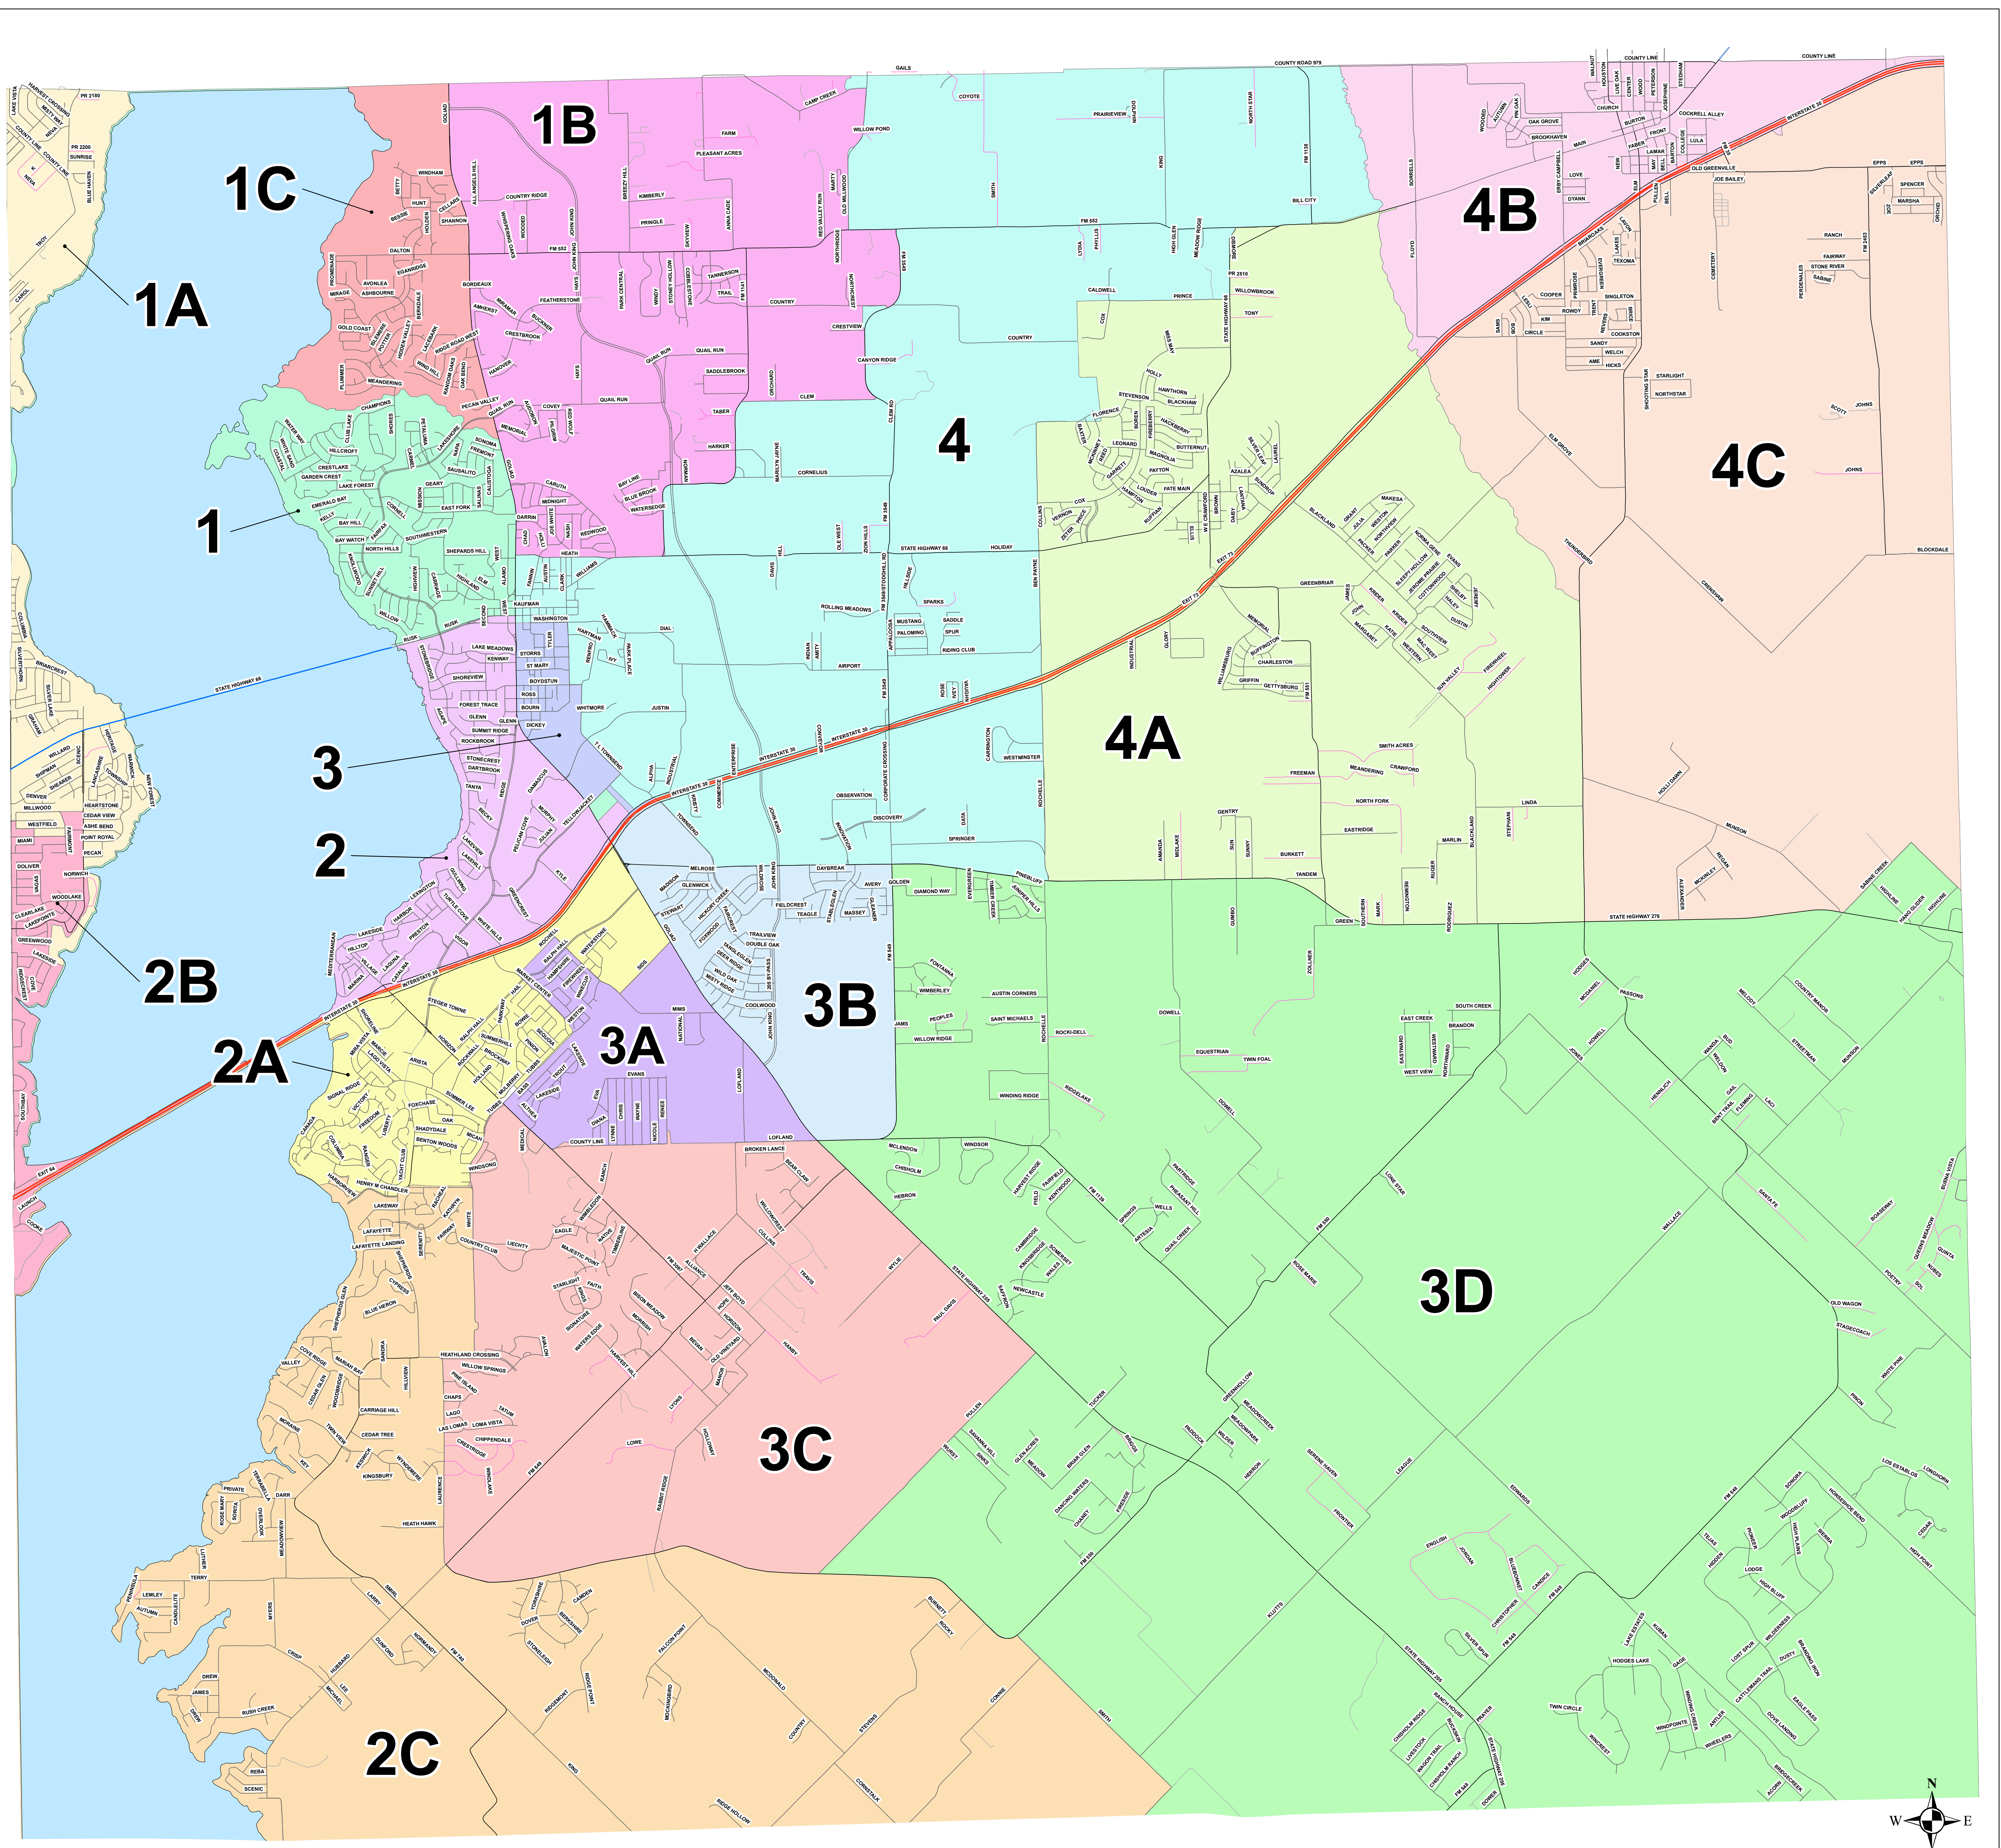

Rockwall County Precincts

Legend

ROADS

CLASS

- Major Arterial
- Minor Arterial
- Primary Highway
- Private Road
- Secondary Highway
- Service Road

Rockwall_VTDAdoptbdndry

<all other values>

District_N

- 001
- 001A
- 001B
- 001C
- 002
- 002A
- 002B
- 002C
- 003
- 003A
- 003B
- 003C
- 003D
- 004
- 004A
- 004B
- 004C