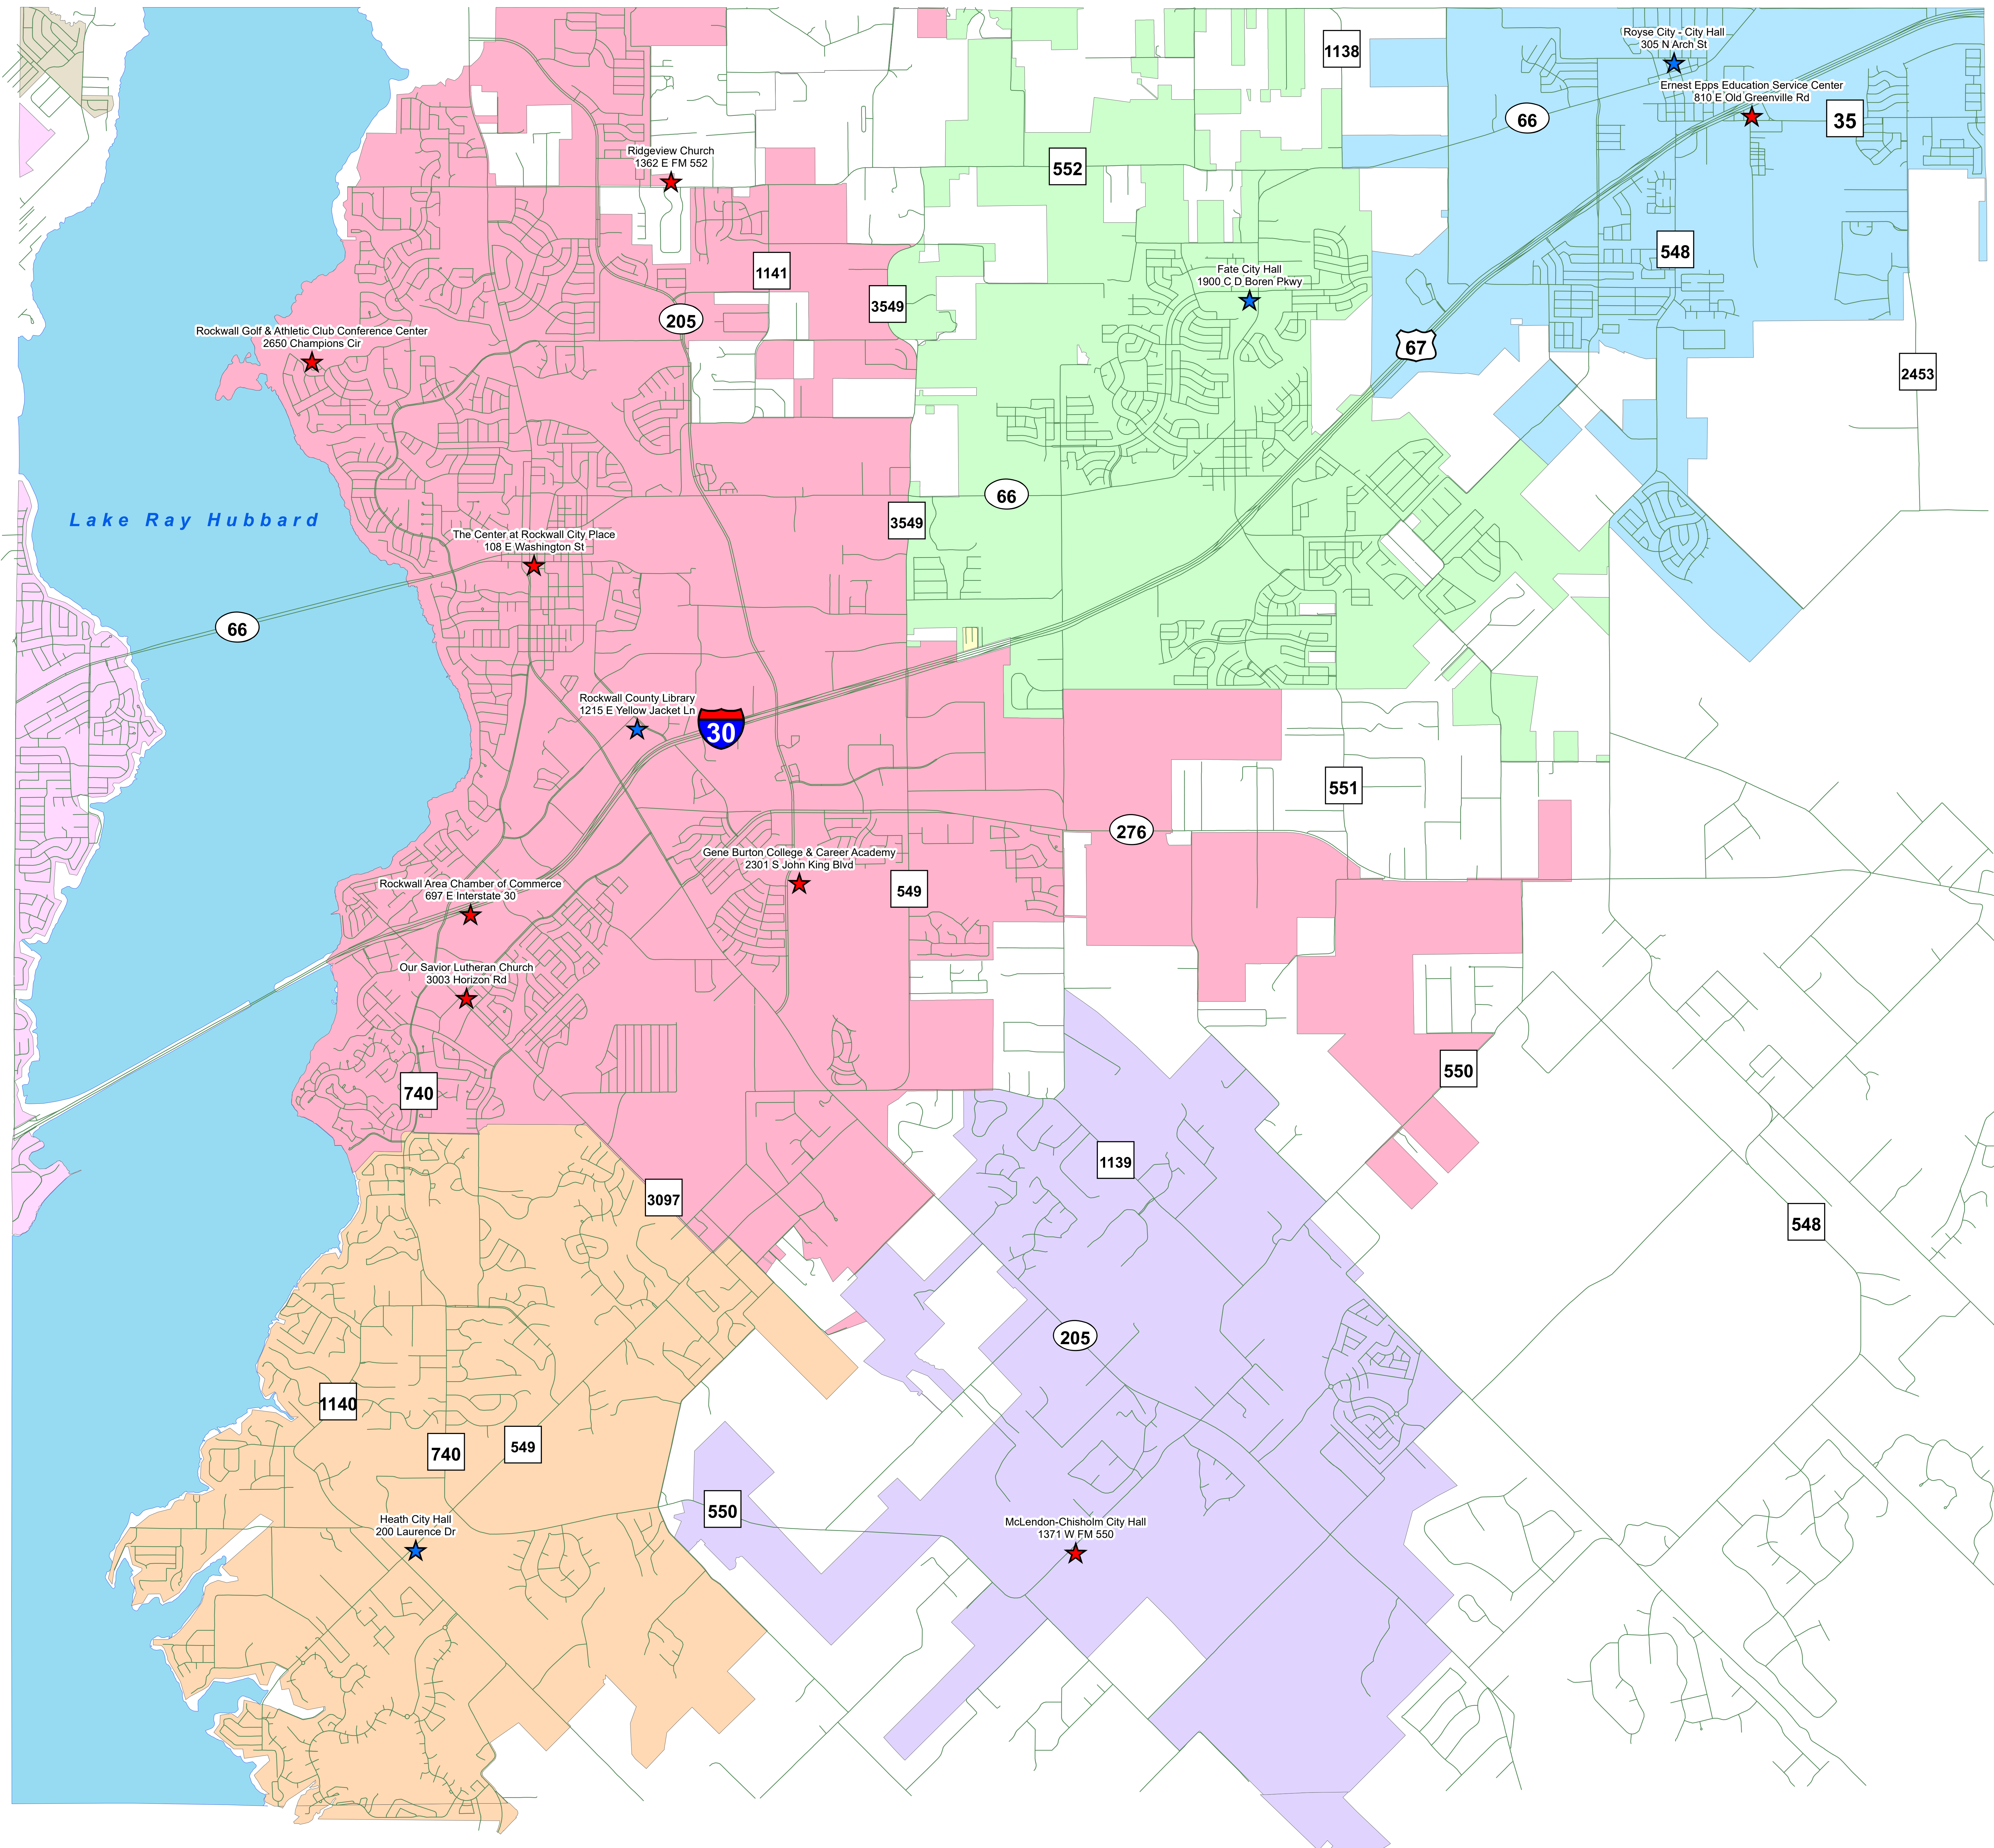

Rockwall County 2021 Voting Locations

Updated: 07/08/2021

Voting Locations

- ★ Early Voting & Election Day
- ★ Election Day Only
- Roadways
- Lake Ray Hubbard
- Fate
- Heath
- McLendon-Chisholm
- Mobile City
- Rockwall
- Rowlett
- Royse City
- Wylie